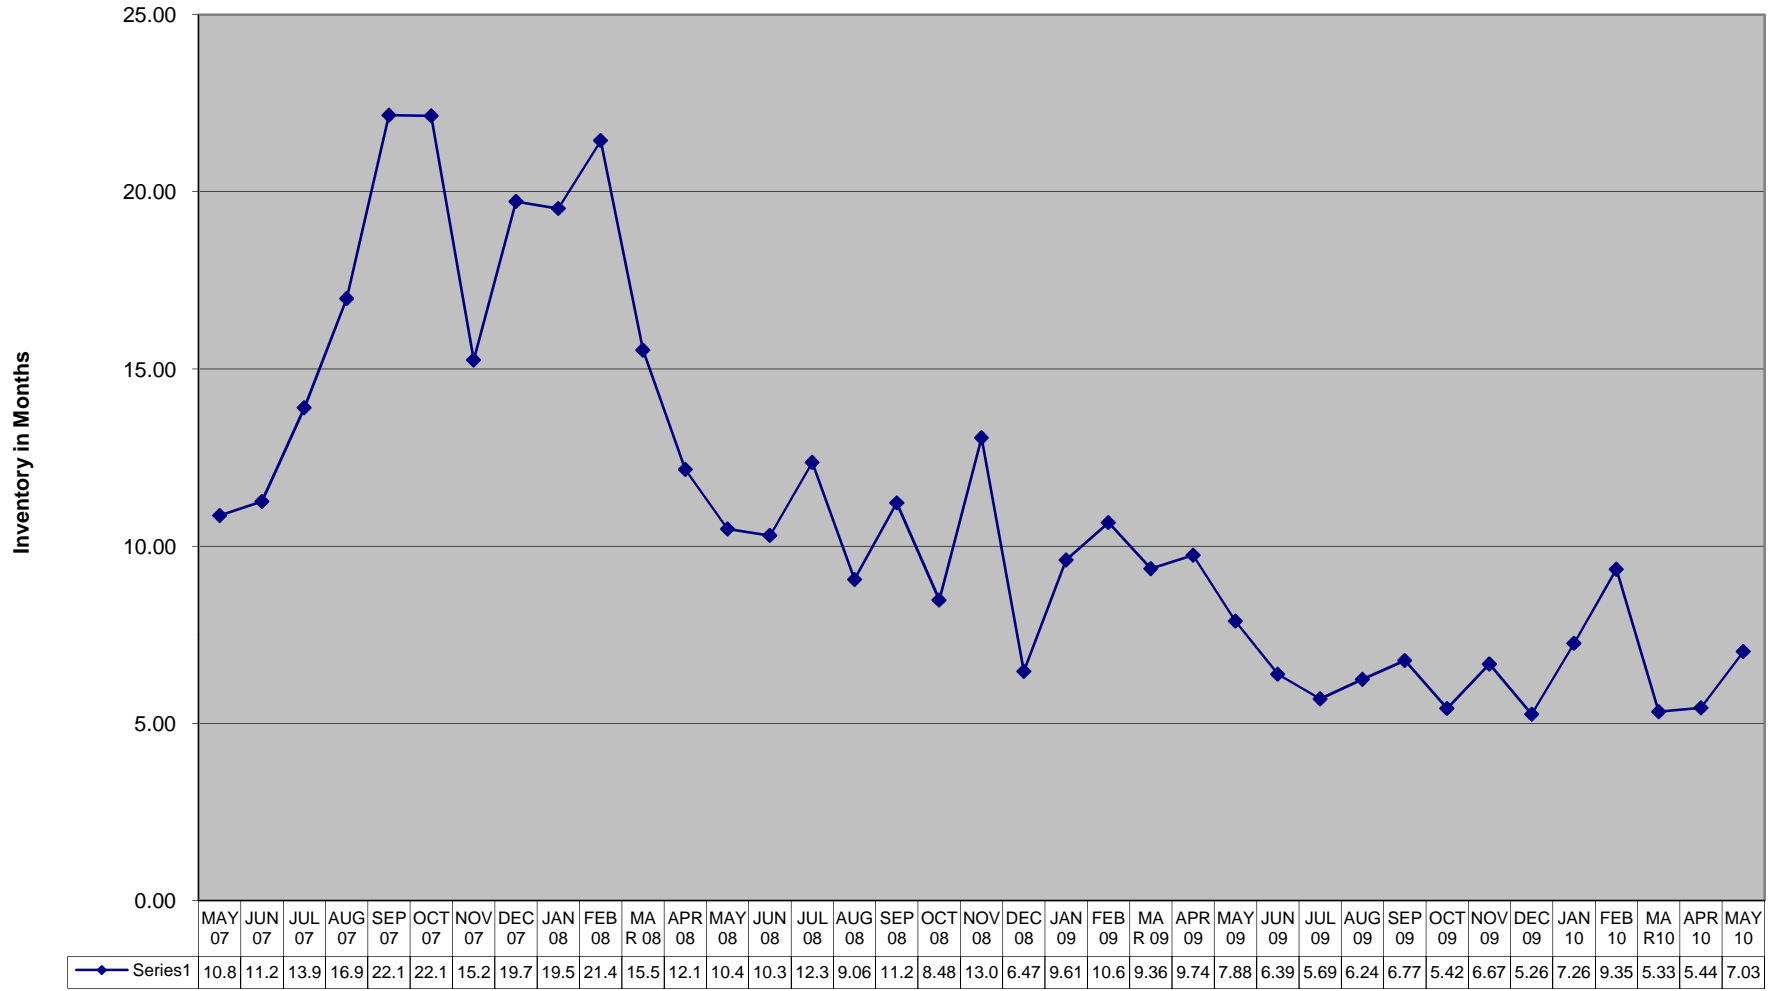

### Paso Wine Area Housing Inventory

Date